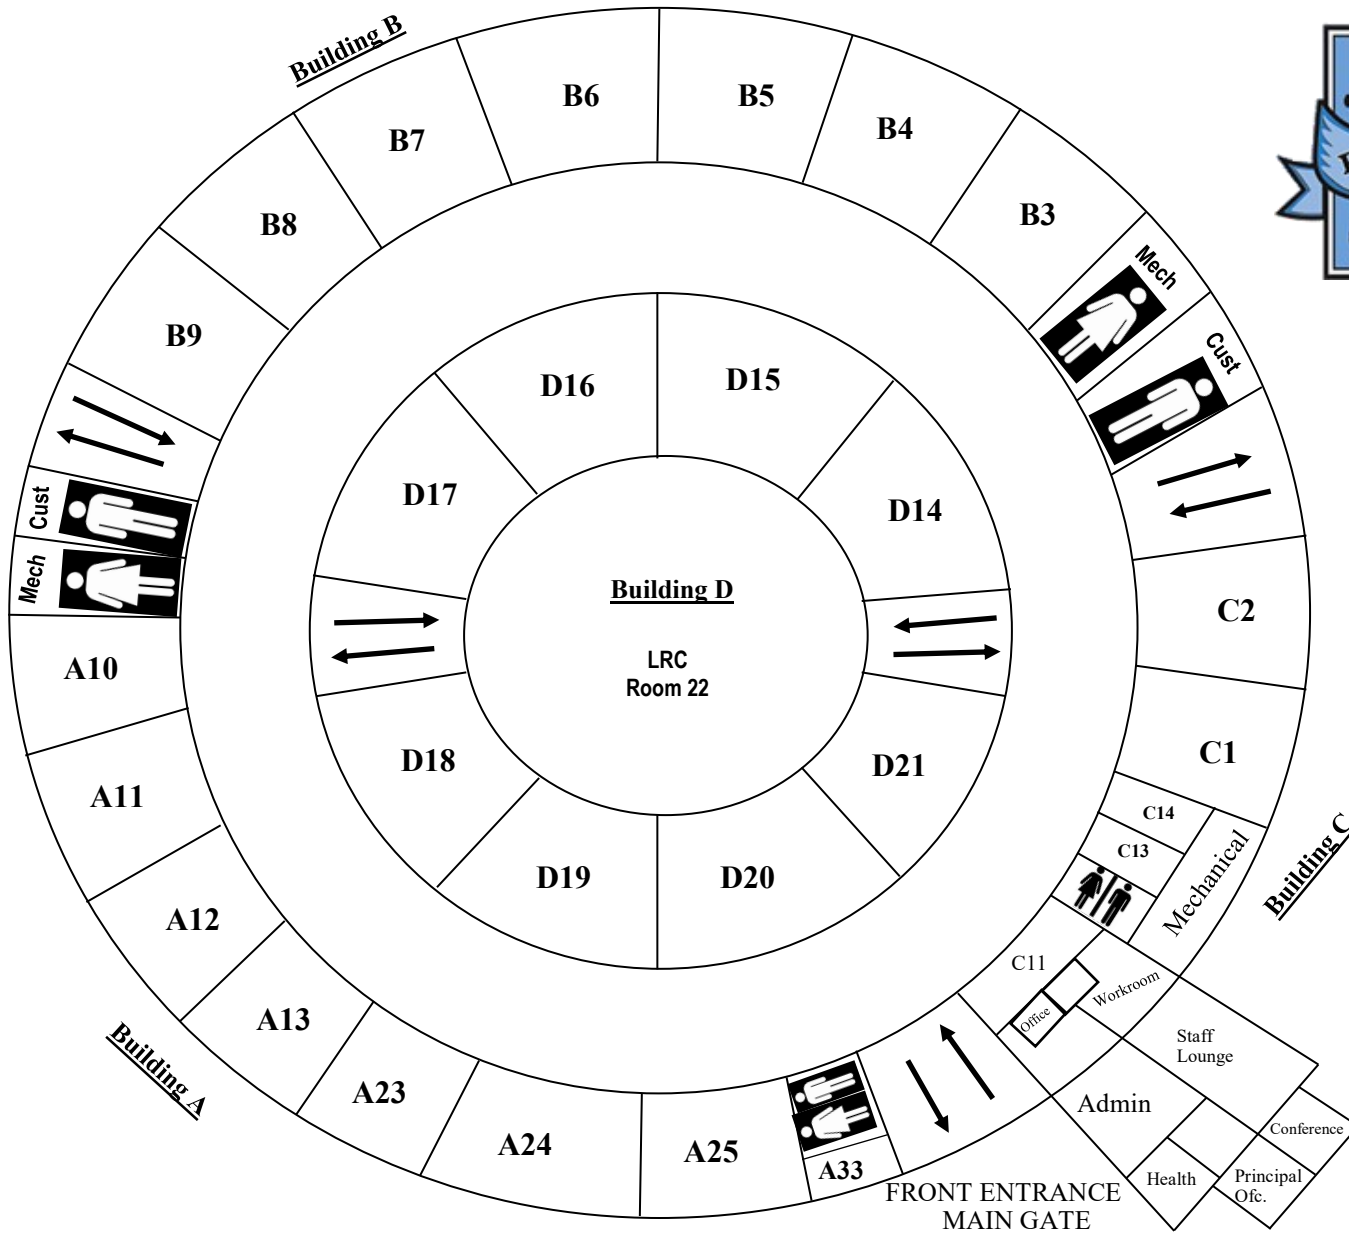

# Painted Rock Elementary School Map 2018-2019

31
30
29
28