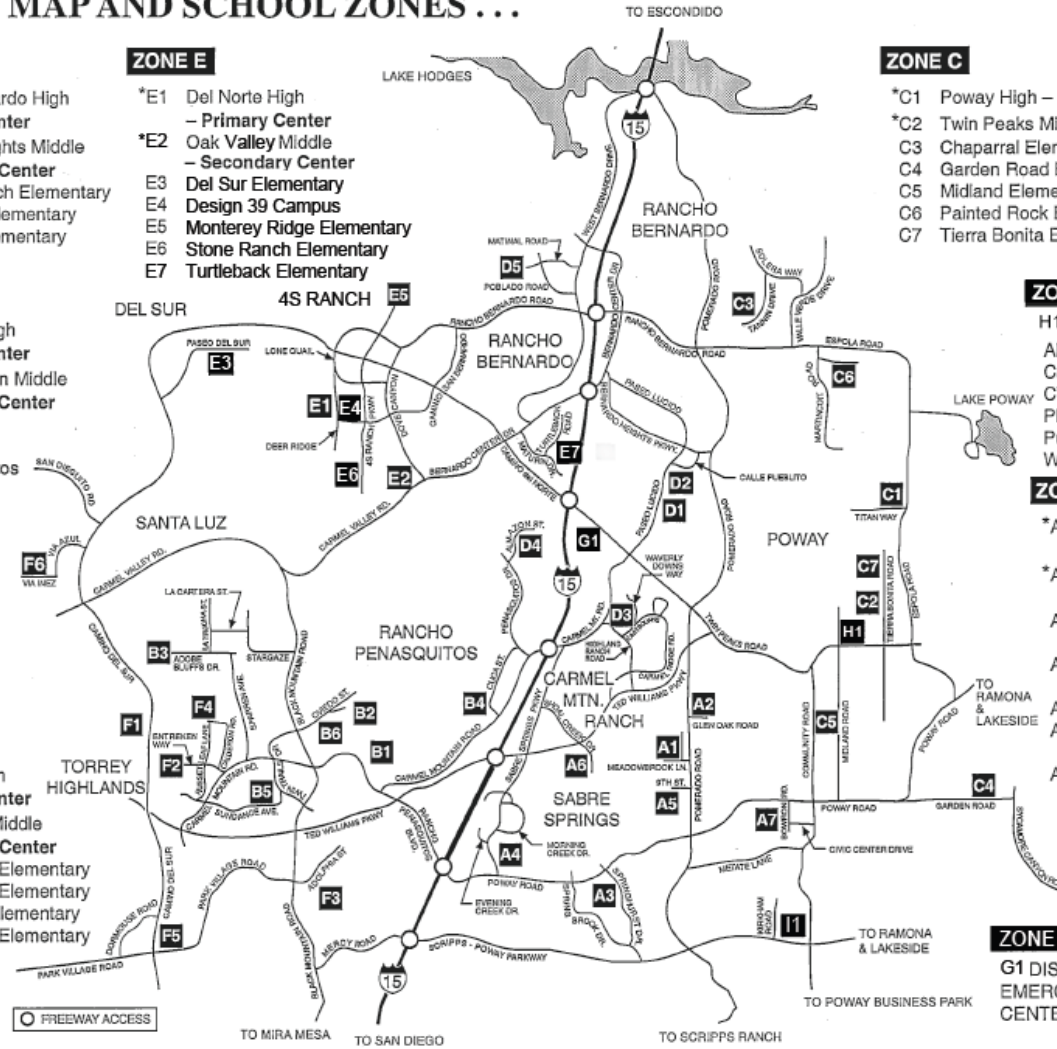

DISTRICT MAP AND SCHOOL ZONES ...

ZONE D

- *D1 Rancho Bernardo High
– Primary Center
- *D2 Bernardo Heights Middle
– Secondary Center
- D3 Highland Ranch Elementary
- D4 Rolling Hills Elementary
- D5 Westwood Elementary

ZONE H

- H1 TWIN PEAKS CENTER
Alternative Programs,
Caring Connections,
CT&AE, Facilities, M&O,
Planning, Purchasing,
Pubs, Transportation,
Warehouse

ZONE F

- *F1 Westview High
– Primary Center
- *F2 Mesa Verde Middle
– Secondary Center
- F3 Canyon View Elementary
- F4 Deer Canyon Elementary
- F5 Park Village Elementary
- F6 Willow Grove Elementary

ZONE A

- *A1 Meadowbrook Middle
– Primary Center
- *A2 Abraxas High
– Secondary Center
- A3 Creekside
Elementary
- A4 Morning Creek
Elementary
- A5 Pomerado Elementary
- A6 Shoal Creek
Elementary
- A7 Valley Elementary

ZONE I

- I1 Poway Business Park
Food and Nutrition

ZONE G

- G1 DISTRICT OFFICE AND
EMERGENCY OPERATIONS
CENTER (EOC)

Revised
May
2014

**Within each zone, Primary and Secondary centers may be used to house students for extended periods of time.*