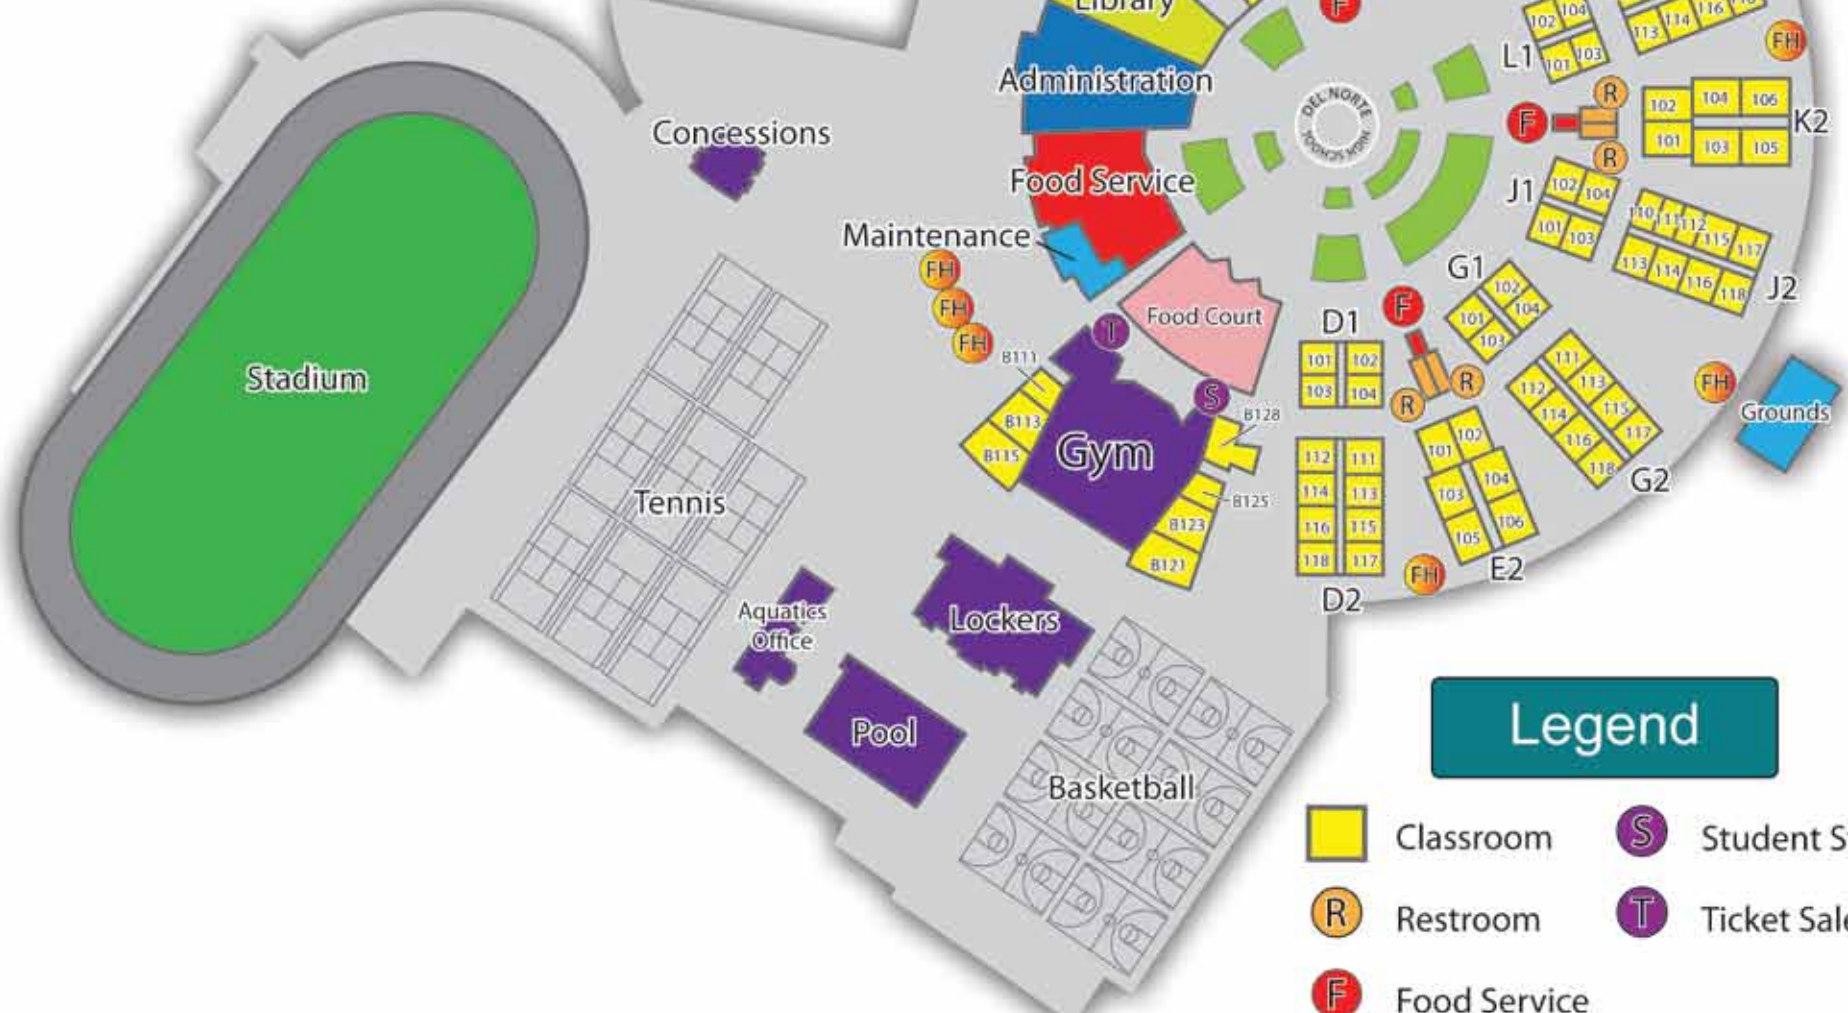

# Del Norte High School Campus Map

## Legend

- Classroom
- Restroom
- Food Service
- S Student Store
- T Ticket Sales