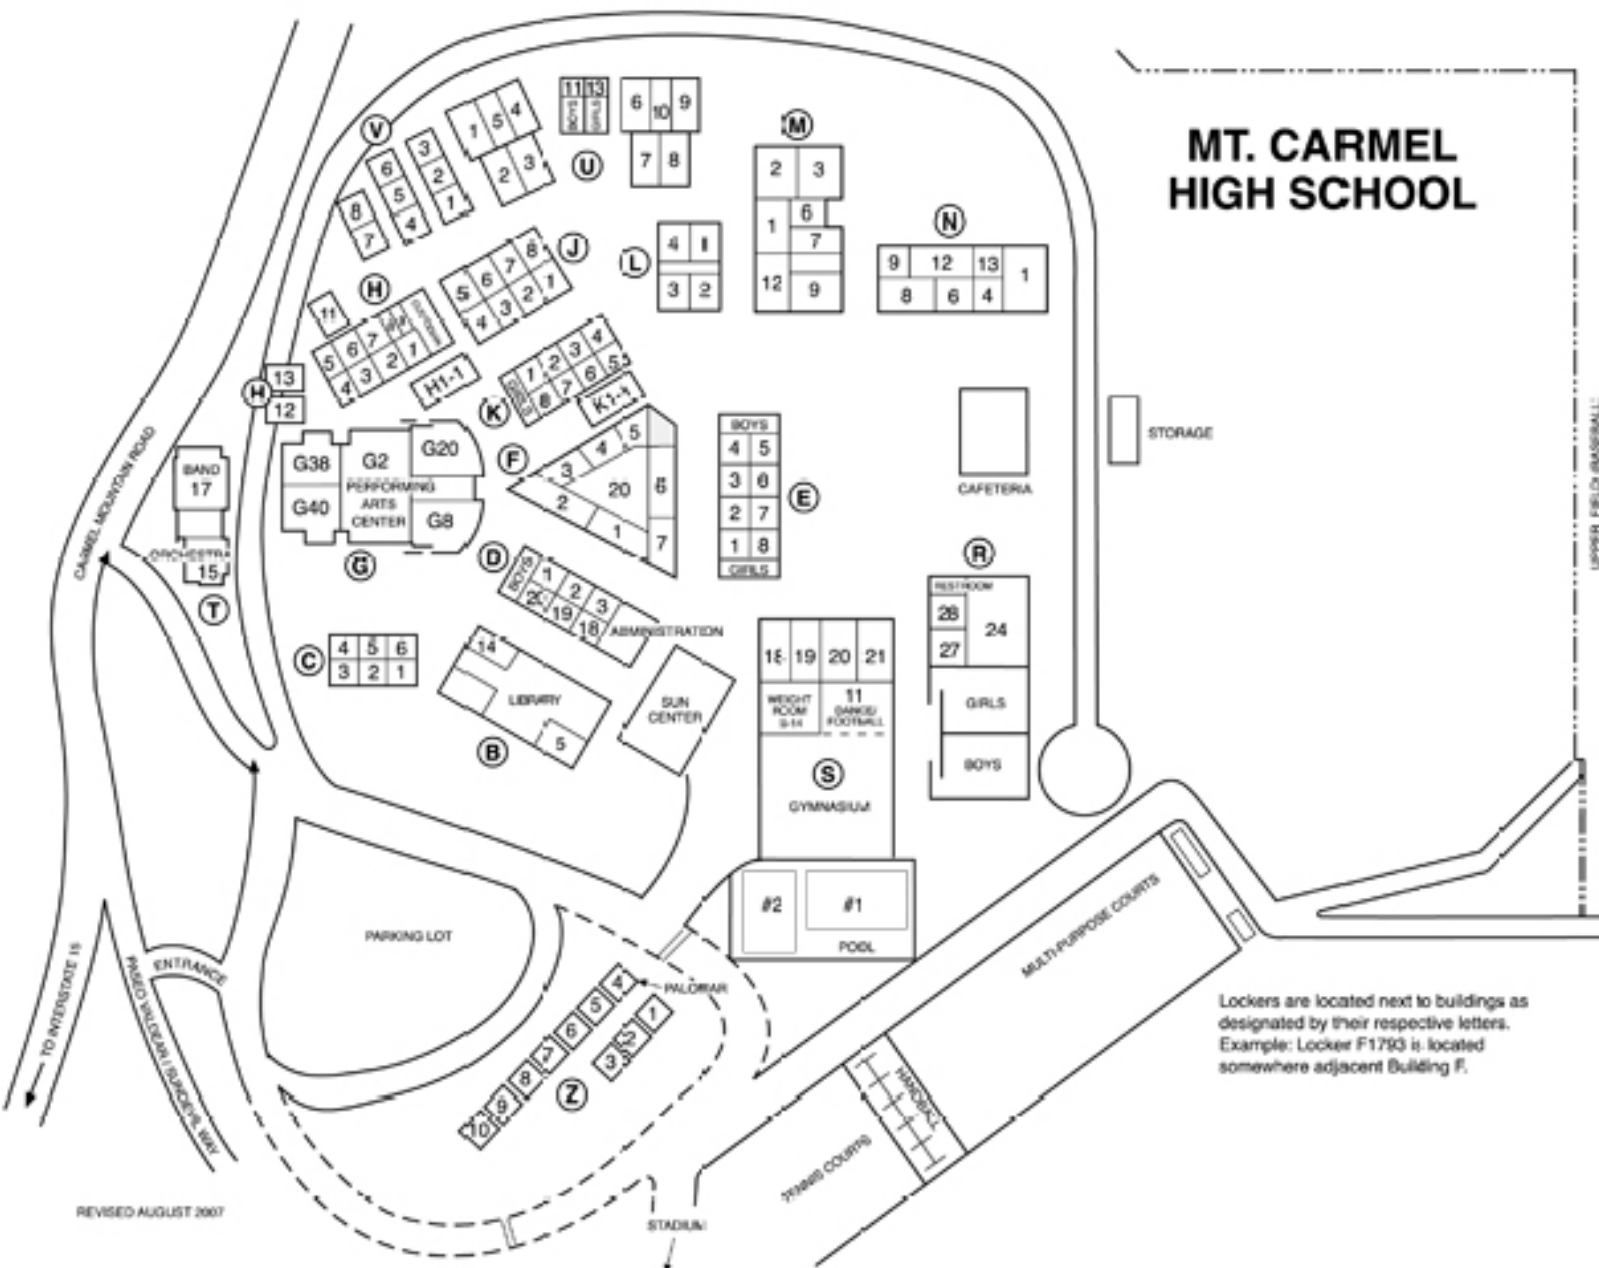

MT. CARMEL HIGH SCHOOL

Lockers are located next to buildings as designated by their respective letters. Example: Locker F1793 is located somewhere adjacent Building F.