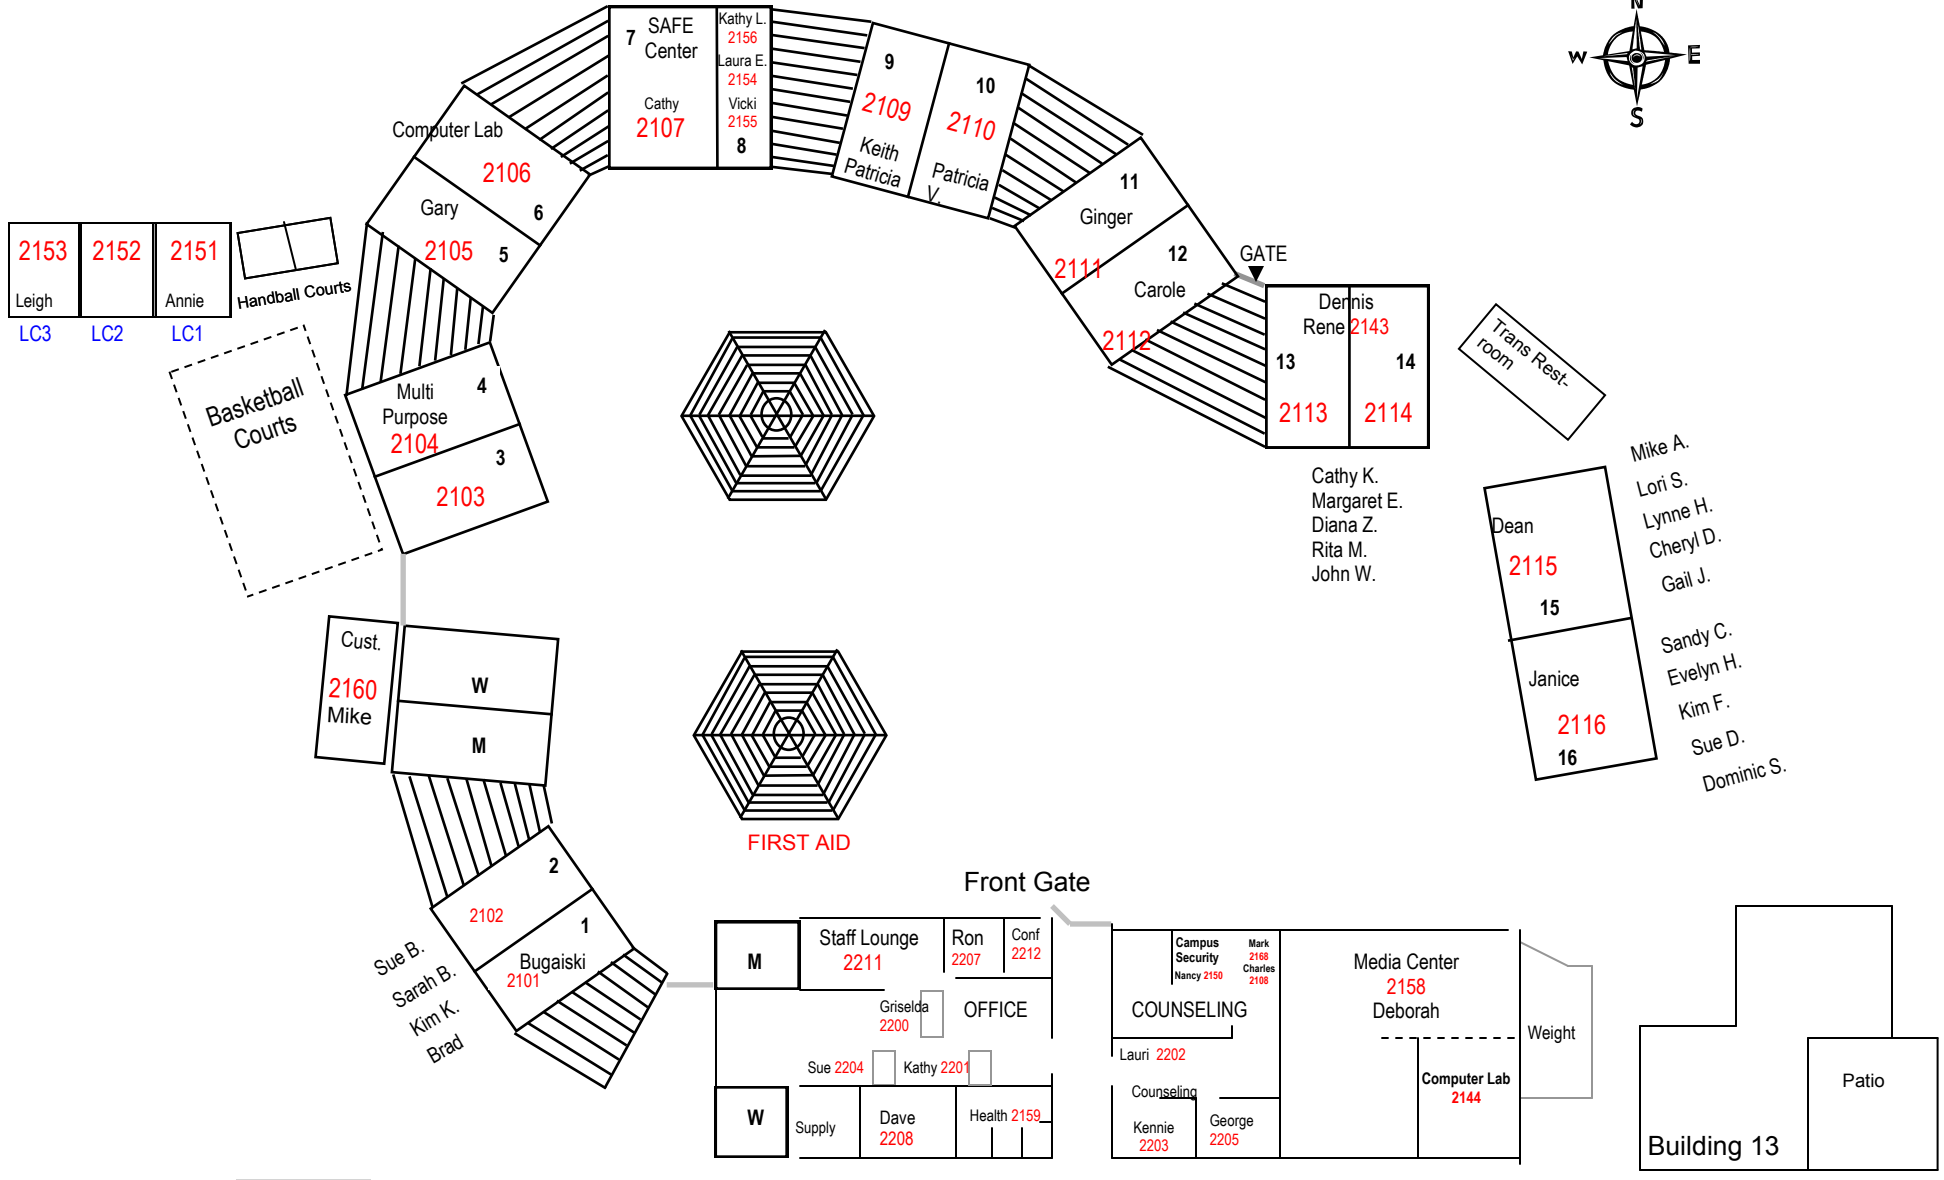

ABRAXAS HIGH SCHOOL

POMERADO ROAD

FIRST AID

Front Gate

TENNIS COURT

Emergency Vehicles

GLEN OAK ROAD

- Rm 17—Cat 2117
- Rm 18—Robert 2118
- Rm 19—Scott 2119
- Rm 20—Bob 2120
- Rm 21—Palmer 2121
- Rm 22—Ken 2122
- Rm 23—Barrett 2123