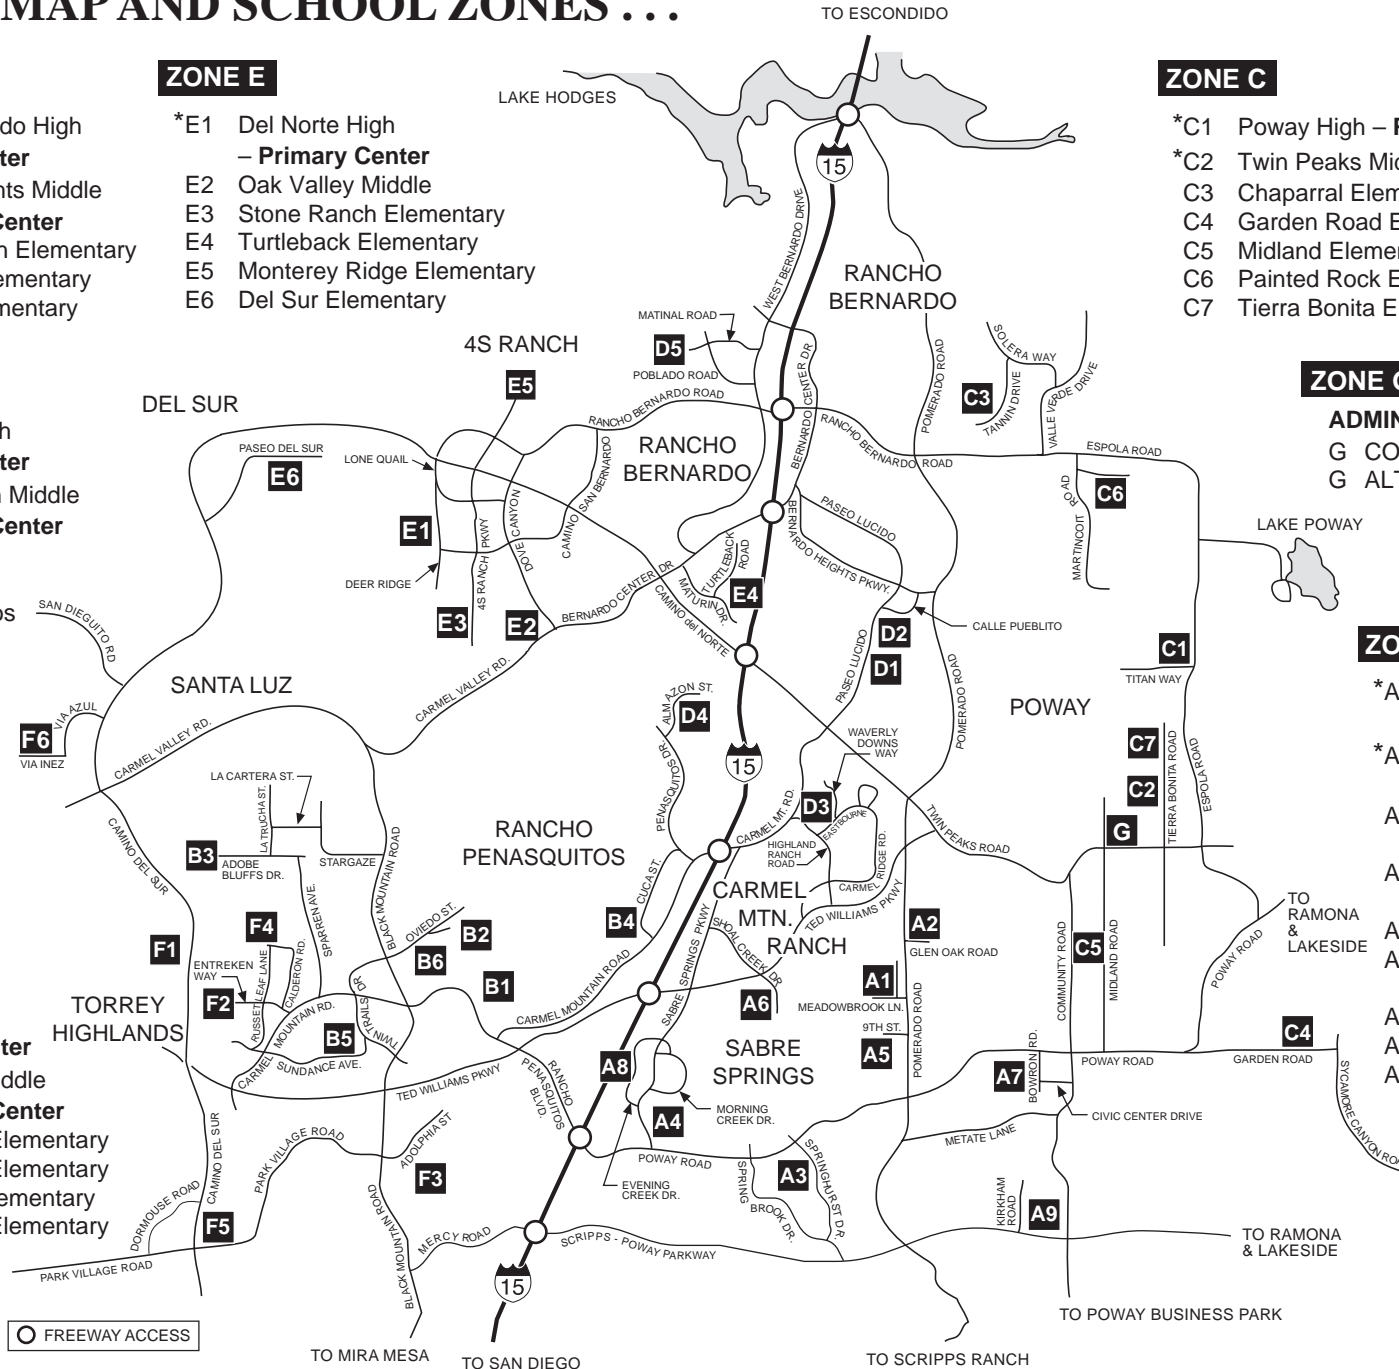

DISTRICT MAP AND SCHOOL ZONES ...

ZONE D

- *D1 Rancho Bernardo High
– **Primary Center**
- *D2 Bernardo Heights Middle
– **Secondary Center**
- D3 Highland Ranch Elementary
- D4 Rolling Hills Elementary
- D5 Westwood Elementary

ZONE E

- *E1 Del Norte High
– **Primary Center**
- E2 Oak Valley Middle
- E3 Stone Ranch Elementary
- E4 Turtleback Elementary
- E5 Monterey Ridge Elementary
- E6 Del Sur Elementary

ZONE C

- *C1 Poway High – **Primary Center**
- *C2 Twin Peaks Middle – **Secondary Center**
- C3 Chaparral Elementary
- C4 Garden Road Elementary
- C5 Midland Elementary
- C6 Painted Rock Elementary
- C7 Tierra Bonita Elementary

ZONE G

- ADMINISTRATIVE OFFICES**
- G COMMAND CENTER (EOC)
 - G ALTERNATIVE PROGRAMS

ZONE F

- *F1 Westview High
– **Primary Center**
- *F2 Mesa Verde Middle
– **Secondary Center**
- F3 Canyon View Elementary
- F4 Deer Canyon Elementary
- F5 Park Village Elementary
- F6 Willow Grove Elementary

ZONE A

- *A1 Meadowbrook Middle
– **Primary Center**
- *A2 Abraxas High
– **Secondary Center**
- A3 Creekside
Elementary
- A4 Morning Creek
Elementary
- A5 Pomerado Elementary
- A6 Shoal Creek
Elementary
- A7 Valley Elementary
- A8 Sabre Springs Satellite
- A9 Poway Business Park
Food & Nutrition