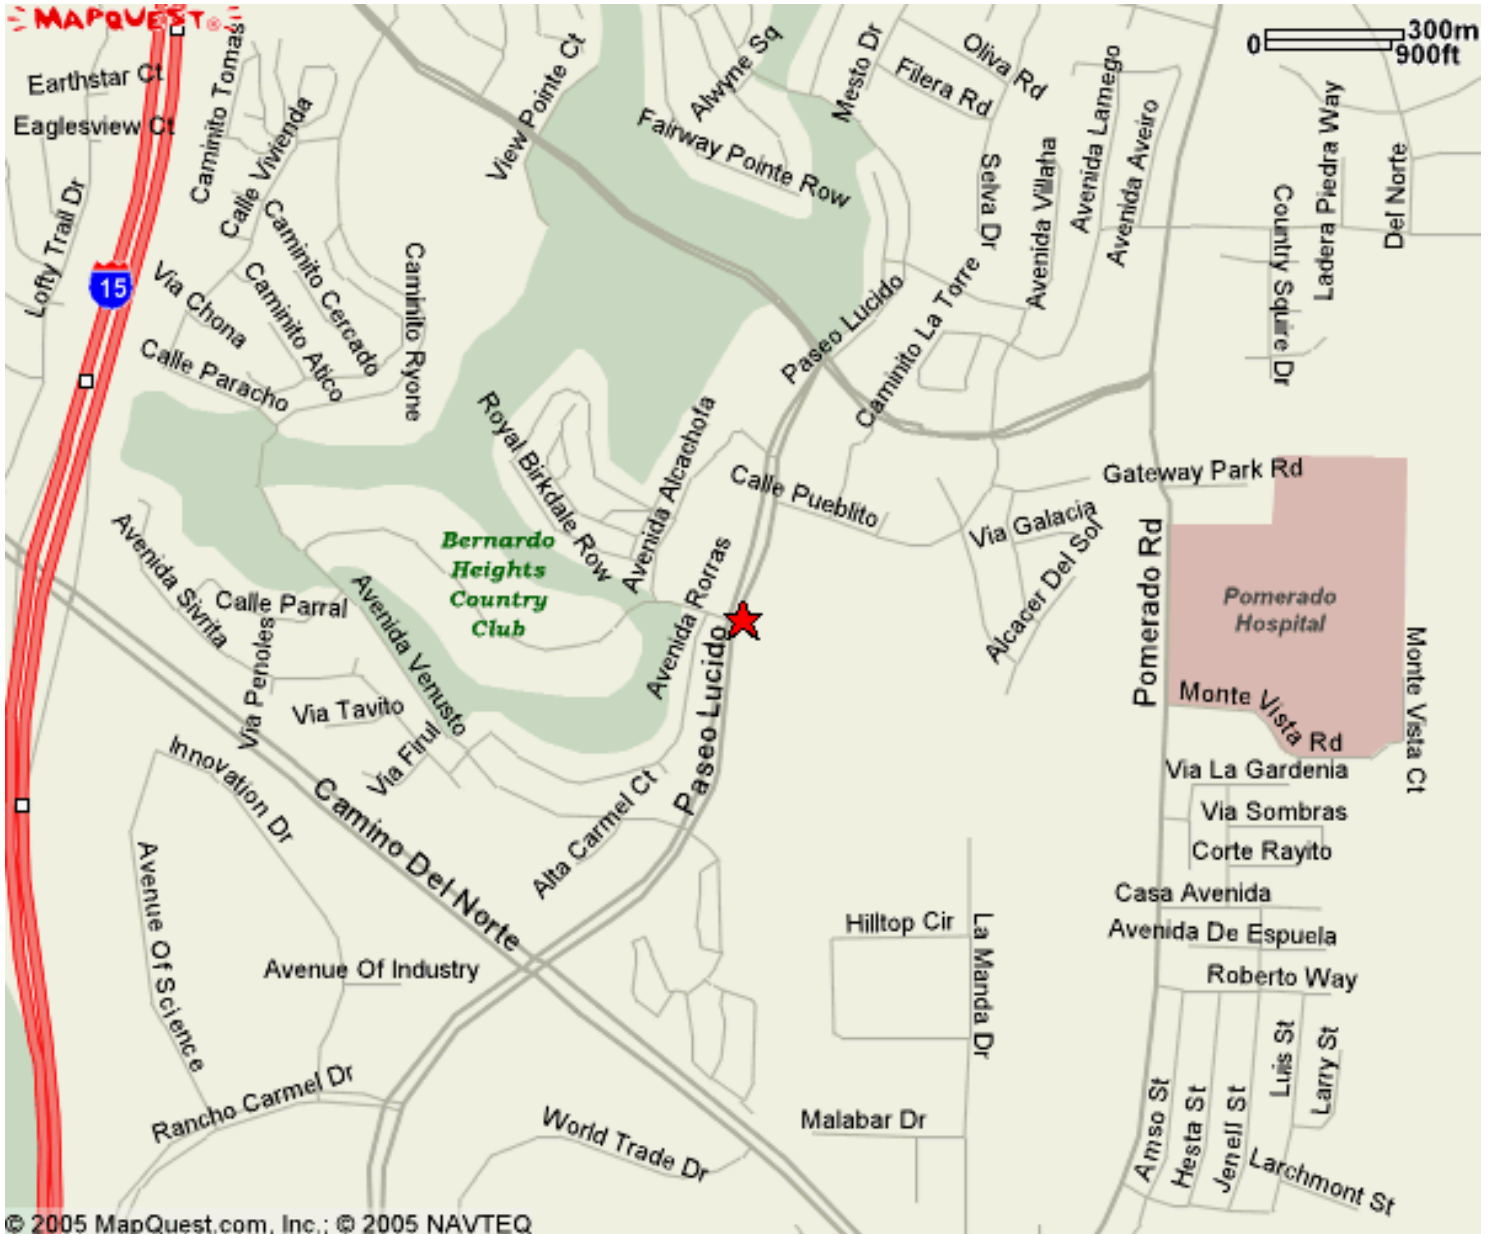

Driving Directions Map
Bernardo Heights Middle School
12990 Paseo Lucido
San Diego, CA 92128
858-485-4850

NORTH

© 2005 MapQuest.com, Inc.; © 2005 NAVTEQ

SOUTH